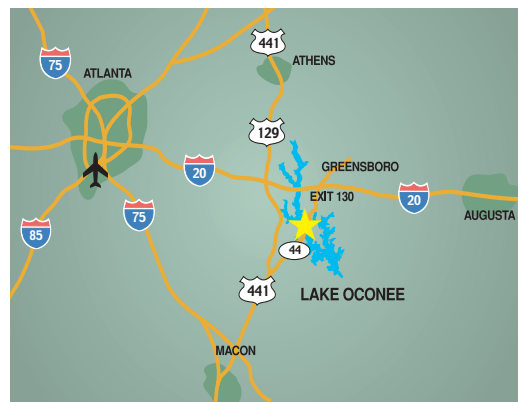

Golf at its Finest. Life at its Fullest

The Plantation Course by Bob Cupp

The Landing by Bob Cupp

Great Waters by Jack Nicklaus

The National by Tom Fazio

The Oconee by Rees Jones

Halfway between Atlanta and Augusta, the scenic shoreline of Georgia's Lake Oconee, hosts an eclectic group of golf architects whose individuality, integrity and unique artistry have shaped Reynolds Plantation into a truly remarkable golf community.

At Reynolds Plantation you will find a combination of variety, challenge and delight through a collection of 5 golf courses that serve as a reflection of the character of those that designed them – Cupp, Nicklaus, Fazio and Jones.

Hartsfield-Jackson Atlanta International Airport is roughly 75 miles from Reynolds Plantation, providing domestic and international service and is a major connecting hub for numerous destinations around the globe.